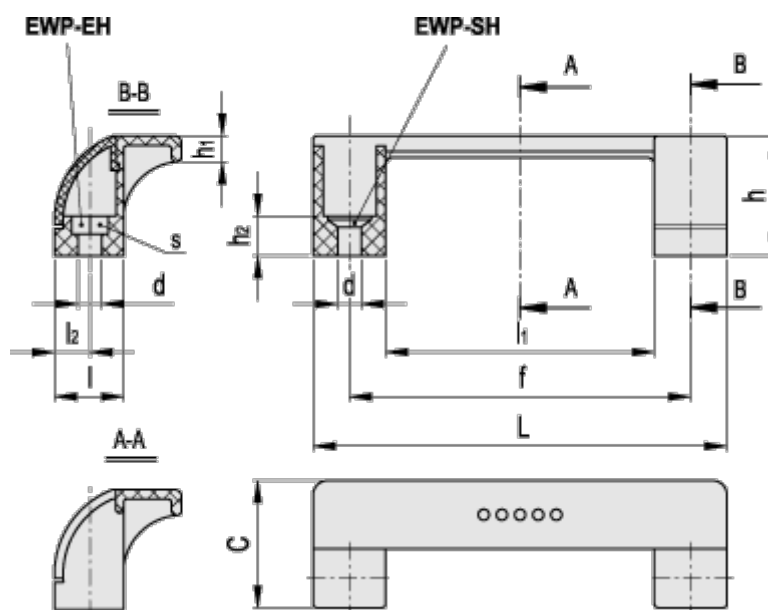

Article number: 23052652113

Description: E+G Guard wing handle, Ergostyle  
EWP.110-EH-C3

## Measures

C	= 35	L	= 114
d	= 6.5	l1	= 74
f	= 93,5 +/-0,5	l2	= 9.5
F1 (N)	= 800		
h	= 33		
h1	= 7		
h2	= 11		
l	= 19		